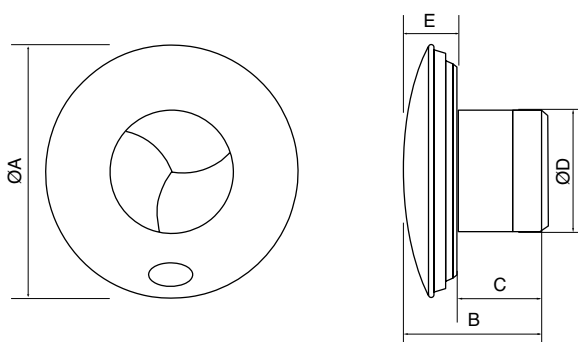

DIMENSIONS (mm)

Model	A	B	C	D	E
iCON 15	197	108.5	67.5	100	40

SHOWER KIT

90000434	iCON 15, Timer module, flexible ducting
90000433	iCON 15, Humidity / Timer module, flexible ducting