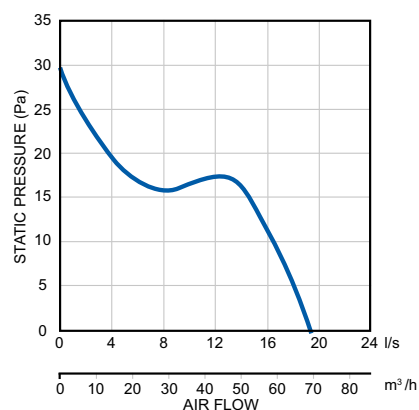

PERFORMANCE

CONTROLS AND ACCESSORIES

A range of accessories including flexible and rigid ducting kits, controls, switches and grilles are available.

Call: 01494 525252

Visit: airflow.com

Airflow Developments Limited
Aidelle House, Lancaster Road,
Cressex Business Park,
High Wycombe, Buckinghamshire,
United Kingdom, HP12 3QP

E-mail: info@airflow.com
Telephone: +44 (0) 1494 525252

airflow.com

80000796 - Issue 3 02/22